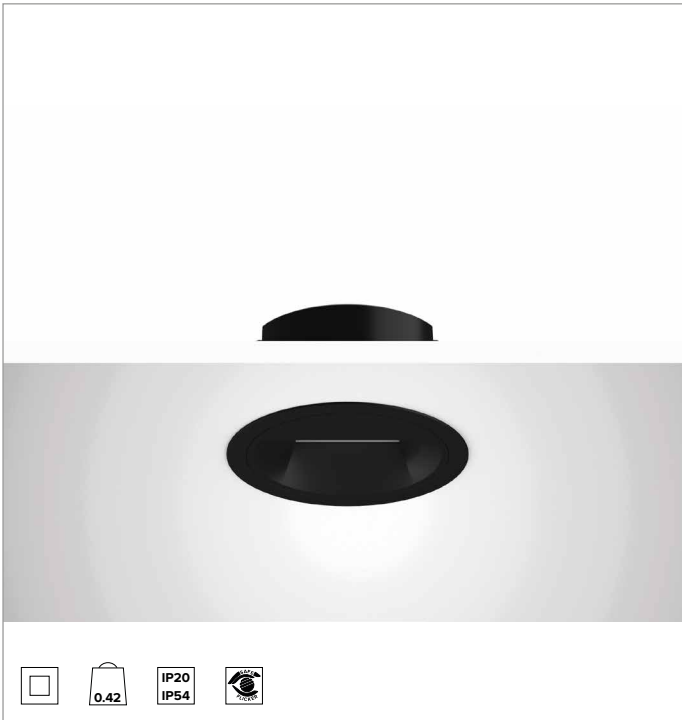

1T8439EL | CCTEVO WALL WASHER 105

Recessed LED Downlight in a trim version

		2700K	H(m)	D1(m)	D2(m)	E _{max} (lx)	
		Ra90	43°	76°			
Fixture Power	18W	1	0.86	1.66	912		
Source Flux	1934lm	2	1.72	3.31	228		
Fixture Flux	1094lm	3	2.58	4.97	101		
Efficacy	60lm/W	4	3.44	6.62	57		
TS1395	I _{max} =540cd/klm	I _{max}	1044cd	5	4.30	8.28	36

CCT nominal: 2700K

Lifetime (L80/B10): >50000h tq +25°C

ILLUMINOTECHNICAL CHARACTERISTICS

WW Optic: a highly reflective pre-anodised aluminium asymmetric reflector, a holographic acrylic diffuser screen and thermoplastic load-bearing elements.

Optic: WALL WASHER

Optical efficiency: 57%

Fixture flux: 1094lm

Luminous efficacy: 60lm/W

Photobiological safety: Compliant with RG1 low risk group

MECHANICAL CHARACTERISTICS

Die-cast black painted anodised aluminium heat sink. Black thermoplastic material structure and a black painted cut-off front. Silicone sealing kit for water and dust protection. Trim version with an integrated black ring.

Colour and finish: Deep black

Weight: 0.415Kg

Version: TRIM

Degree of protection: IP20 for recessed part

Degree of protection: IP54 for exposed part

ELECTRICAL CHARACTERISTICS

Integrated electronic ON-OFF driver.